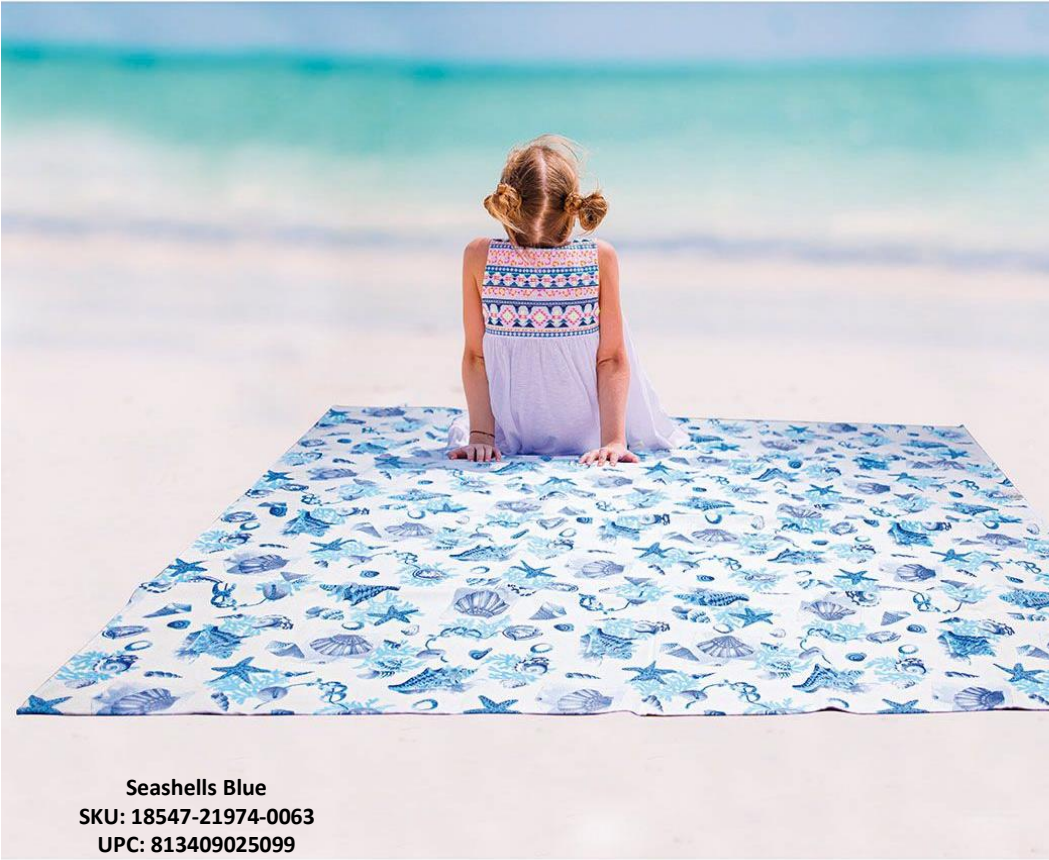

79" x 79" Sand Free Beach Mat

Water Repellent Stain Resistant 60% Cotton/40% Polyester 22lbs

CASE PACK: 12PCS
MADE IN BRAZIL

Seashells Blue
SKU: 18547-21974-0063
UPC: 813409025099