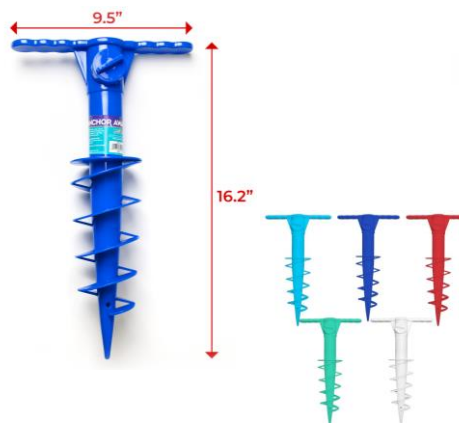

6.3QT -6L Cooler
SKU: B1028

19QT -18L Cooler
SKU: B1008

Beach Anchor

Beach Umbrella & Utility Anchor

CASE PACK: 12 PCS

SKU: B1027

KEY FEATURES:

- White and Blue colors
- ABS Hard Plastic
- Use with Umbrellas, Flags, Fishing Rods
- Designed to withstand 40 MHP Winds
- Fits any pole of 1.5" or less

SKU: 84055

KEY FEATURES:

- Assorted Colors
- Hard Plastic
- Fits any pole of 1.65" or less
- Hold umbrellas, flags, fishing rods etc...

Sand Toys

Mini 6 pcs Set
SKU: JR1282-Case 18pcs

Small 6 pcs Set
SKU: 5106ST-Case 12pcs