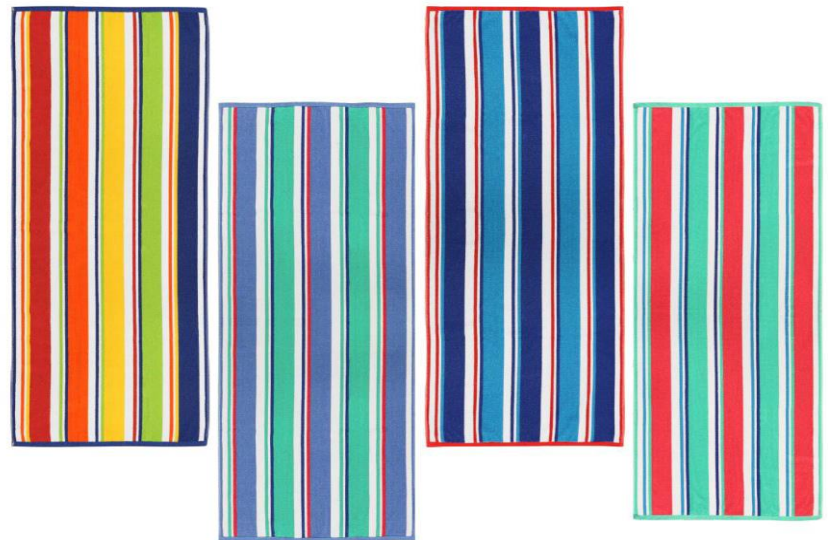

- Yarn dyed
- 320gsm / 10lbs
- 70%Co/30%Poly

SKU:A1116
Case Pack 36pcs

32x63" Sand Free Terry Fringe Towel

SKU:29070AZ
UPC:026619290700
Case Pack 24pcs

- Yarn dyed
- 380gsm / 12lbs
- 70%Co/30%Poly

34x63" Extra Large Terry Loop Towel