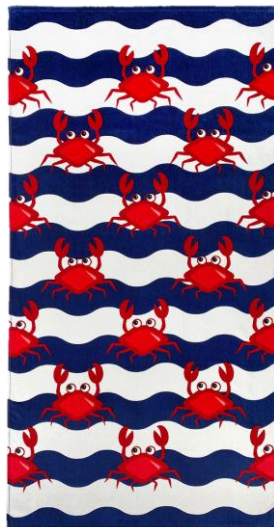

Multi Crabs
SKU: 09876-20835-0530
UPC: 813409022708