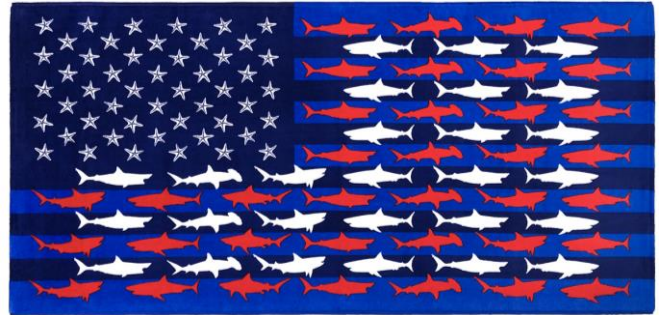

New Sunny Day

SKU: 09876-27144-0530
UPC: 759170549665

Beach Chairs

SKU: 09876-24726-0530
UPC: 813409025068

30" x 60" Beach Towel

Terry Velour Fiber Reactive Print 100% Cotton 315gsm/9.5lbs

CASE PACK: 24 PCS
MADE IN BRAZIL

New \$100 Dollar Bill
SKU: 09876-18295-0530 UPC: 853324005394

Bald Eagle Flag
SKU: 09876-27288-0530 UPC: 759170549764

\$100 Dollar Bill Golden Black
SKU: 09876-27143-0530 UPC: 759170549627

Starfish Sharks American Flag
SKU: 09876-27192-0530 UPC: 759170549849