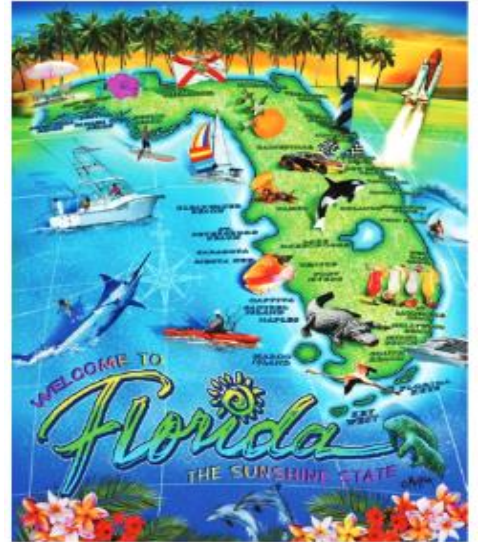

Sunshine State FL Map
SKU: 69997