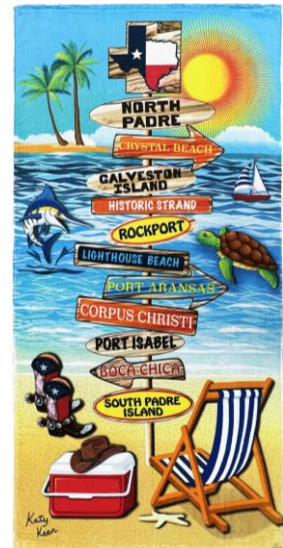

Texas City Signs

SKU: 09876-27968-0530
UPC: 702338378836